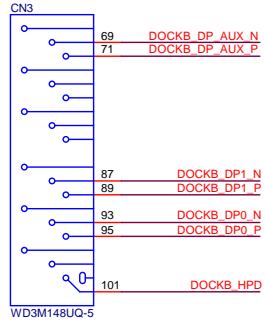

Docking connector

LVDS connector

Debug connector

eDP connector

Project name: X230U		Title: Main page	
Size: B	Document number: -	Rev: 6	
Date: 12/13/2019	Sheet 1		of 1