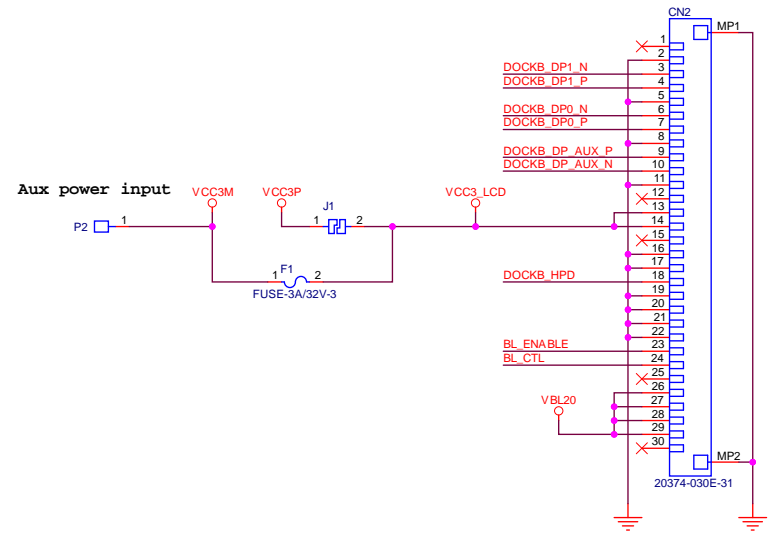

Docking connector

LVDS connector

Debug connector

eDP connector

Project name: X230U		Title: Main page	
Size: B	Document number: -	Rev: 6	
Date: 12/13/2019	Sheet 1		of 1