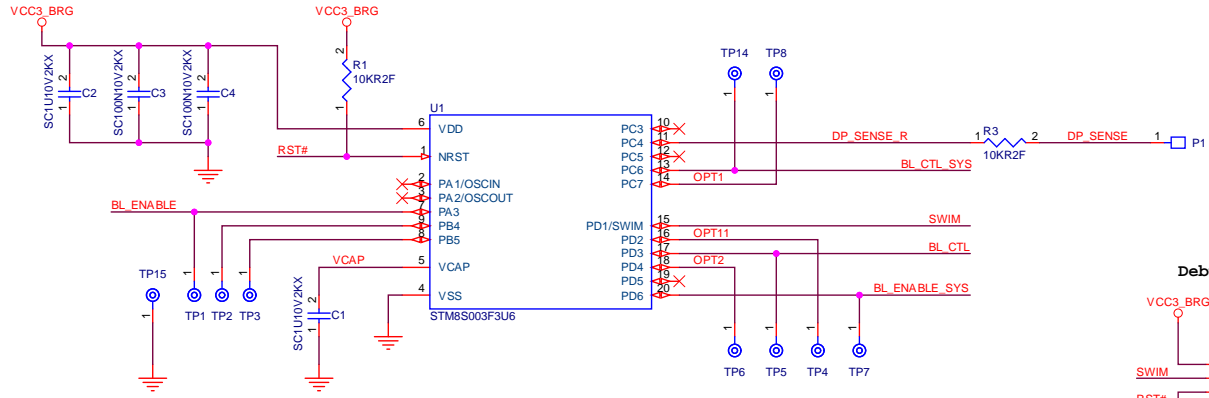

Docking connector

LVDS connector

Debug connector

eDP connector

Project name: X230U		Title: Main page	
Size: B	Document number: -	Rev: 6	
Date: 12/13/2019	Sheet 1		of 1