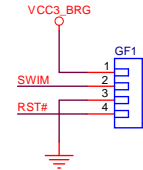

Docking connector

LVDS connector

Debug connector

eDP connector

Project name: X230U		Title: Main page	
Size: B	Document number: -	Rev: 6	
Date: 12/13/2019	Sheet 1		of 1