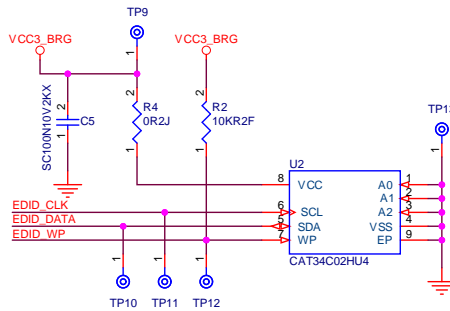

Docking connector

LVDS connector

Debug connector

eDP connector

Project name: X230U		Title: Main page	
Size: B	Document number: -	Rev: 6	
Date: 12/13/2019	Sheet 1		of 1