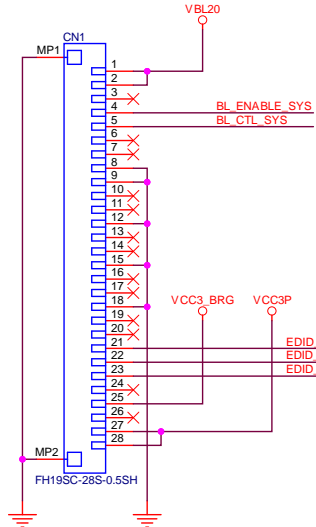

Docking connector

LVDS connector

Debug connector

eDP connector

Project name: X230U		Title: Main page	
Size: B	Document number: -	Rev: 6	
Date: 12/13/2019	Sheet 1		of 1